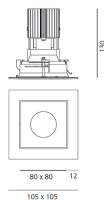

Everything 105 - Square - Trim - 25° 2700k - Black/Black

Ernesto Gismondi

IP20/44 

LUMINAIRE

- Watt: **13W**
- Voltage: **220-240 V**
- Delivered lumens output: **850lm**
- CCT: **2700K**
- Efficiency: **64%**
- Efficacy: **65.37lm/W**
- CRI: **90**

- Article Code: **M329340**
- Colour: **Black/Black**
- Installation: **Recessed**
- Material: **aluminium**
- Series: **Architectural Indoor**
- design by: **Ernesto Gismondi**

DIMENSIONS

- Length: **cm 10.5**
- Width: **cm 10.5**
- Recessed depth: **cm 13**
- Cutout shape: **Squared**
- Weight: **cm 0.3**
- Glow Wire Test: **850°**