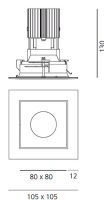

Everything 105 - Square - Trim - 25° 2700k - Silver/Polished Metal

Ernesto Gismondi

IP20/44 

LUMINAIRE

- Watt: **13W**
- Voltage: **220-240 V**
- Delivered lumens output: **934lm**
- CCT: **2700K**
- Efficiency: **70%**
- Efficacy: **71.82lm/W**
- CRI: **90**

- Length: **cm 10.5**
- Width: **cm 10.5**
- Recessed depth: **cm 13**
- Cutout shape: **Squared**
- Weight: **cm 0.3**
- Glow Wire Test: **850°**

SOURCES INCLUDED

- Category: **Led**
- Number: **1**
- Watt: **13W**
- Color temperature (K): **2700K**
- Color Tolerance: **MacAdam 3SDCM**
- Service Life: **L80 (9K) 50000h**