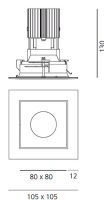

Everything 105 - Square - Trim - 25° 2700k - White/Black

Ernesto Gismondi

IP20/44 

LUMINAIRE

- Watt: **13W**
- Voltage: **220-240 V**
- Delivered lumens output: **850lm**
- CCT: **2700K**
- Efficiency: **64%**
- Efficacy: **65.37lm/W**
- CRI: **90**

- Article Code: **M329320**
- Colour: **White/Black**
- Installation: **Recessed**
- Material: **aluminium**
- Series: **Architectural Indoor**
- design by: **Ernesto Gismondi**

DIMENSIONS

- Length: **cm 10.5**
- Width: **cm 10.5**
- Recessed depth: **cm 13**
- Cutout shape: **Squared**
- Weight: **cm 0.3**
- Glow Wire Test: **850°**