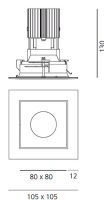

LUMINAIRE

- Watt: **13W**
- Voltage: **220-240 V**
- Delivered lumens output: **976lm**
- CCT: **3000K**
- Efficiency: **70%**
- Efficacy: **75.06lm/W**
- CRI: **90**

Notes

Driver 350mA SELV supplied separately.
APP Compatible version on request.

DESCRIPTION

Everything is an innovative range of professional recessed light fittings created to deliver a high lighting performance, with an eye on energy saving and excellent visual comfort.

A complete, flexible product range, extremely versatile in its many applications and able to meet challenging lighting performance criteria.
APP Compatible version on request.

PRODUCT CODE: M258860

FEATURES

- Article Code: **M258860**
- Colour: **Silver/Polished Metal**
- Installation: **Recessed**
- Material: **aluminium**
- Series: **Architectural Indoor**
- design by: **Ernesto Gismondi**

DIMENSIONS

- Length: **cm 10.5**
- Width: **cm 10.5**
- Recessed depth: **cm 13**
- Cutout shape: **Squared**
- Weight: **cm 0.3**
- Glow Wire Test: **850°**

SOURCES INCLUDED

- Category: **Led**
- Number: **1**
- Watt: **13W**
- Color temperature (K): **3000K**
- CRI: **90**
- Color Tolerance: **MacAdam 3SDCM**
- Service Life: **L80 (9K) 50000h**