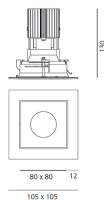

Everything 105 - Square - Trim - 25° 3000K - White/Polished Metal

Ernesto Gismondi

IP20/44 

LUMINAIRE

- Watt: **13W**
- Voltage: **220-240 V**
- Delivered lumens output: **976lm**
- CCT: **3000K**
- Efficiency: **70%**
- Efficacy: **75.06lm/W**
- CRI: **90**

- Article Code: **M258820**
- Colour: **White/Polished Metal**
- Installation: **Recessed**
- Material: **aluminium**
- Series: **Architectural Indoor**
- design by: **Ernesto Gismondi**

DIMENSIONS

- Length: **cm 10.5**
- Width: **cm 10.5**
- Recessed depth: **cm 13**
- Cutout shape: **Squared**
- Weight: **cm 0.3**
- Glow Wire Test: **850°**