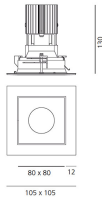

Everything 105 - Square - Trim - 28° 2700k - Black/Black

Ernesto Gismondi

IP20/44 

LUMINAIRE

- Watt: **13W**
- Voltage: **220-240 V**
- Delivered lumens output: **866lm**
- CCT: **2700K**
- Efficiency: **65%**
- Efficacy: **66.60lm/W**
- CRI: **90**

- Article Code: **M329440**
- Colour: **Black/Black**
- Installation: **Recessed**
- Material: **aluminium**
- Series: **Architectural Indoor**
- design by: **Ernesto Gismondi**

DIMENSIONS

- Length: **cm 10.5**
- Width: **cm 10.5**
- Recessed depth: **cm 13**
- Cutout shape: **Squared**
- Weight: **cm 0.3**
- Glow Wire Test: **850°**