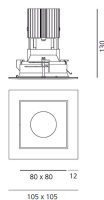

Everything 105 - Square - Trim - 28° 2700k - Silver/Black

Ernesto Gismondi

IP20/44 

LUMINAIRE

- Watt: **13W**
- Voltage: **220-240 V**
- Delivered lumens output: **866lm**
- CCT: **2700K**
- Efficiency: **65%**
- Efficacy: **66.60lm/W**
- CRI: **90**

- Article Code: **M329460**
- Colour: **Silver/Black**
- Installation: **Recessed**
- Material: **aluminium**
- Series: **Architectural Indoor**
- design by: **Ernesto Gismondi**

DIMENSIONS

- Length: **cm 10.5**
- Width: **cm 10.5**
- Recessed depth: **cm 13**
- Cutout shape: **Squared**
- Weight: **cm 0.3**
- Glow Wire Test: **850°**