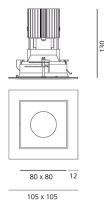

# Everything 105 - Square - Trim - 28° 2700k - White/Black

Ernesto Gismondi

IP20/44 

## DIMENSIONS

- Length: **cm 10.5**
- Width: **cm 10.5**
- Recessed depth: **cm 13**
- Cutout shape: **Squared**
- Weight: **cm 0.3**
- Glow Wire Test: **850°**