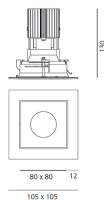

Everything 105 - Square - Trim - 28° 2700k - White/Polished Metal

Ernesto Gismondi

IP20/44 

LUMINAIRE

- Watt: **13W**
- Voltage: **220-240 V**
- Delivered lumens output: **674lm**
- CCT: **2700K**
- Efficiency: **51%**
- Efficacy: **51.87lm/W**
- CRI: **90**

- Article Code: **M329720**
- Colour: **White/Polished Metal**
- Installation: **Recessed**
- Material: **aluminium**
- Series: **Architectural Indoor**
- design by: **Ernesto Gismondi**

DIMENSIONS

- Length: **cm 10.5**
- Width: **cm 10.5**
- Recessed depth: **cm 13**
- Cutout shape: **Squared**
- Weight: **cm 0.3**
- Glow Wire Test: **850°**