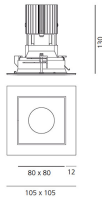

# Everything 105 - Square - Trim - 28° 3000K - Black/Black

Ernesto Gismondi

IP20/44 

## DIMENSIONS

- Length: **cm 10.5**
- Width: **cm 10.5**
- Recessed depth: **cm 13**
- Cutout shape: **Squared**
- Weight: **cm 0.3**
- Glow Wire Test: **850°**