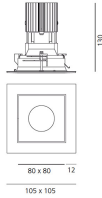

Everything 105 - Square - Trim - 28° 3000K - Black/Polished Metal

Ernesto Gismondi

IP20/44 

LUMINAIRE

- Watt: **13W**
- Voltage: **220-240 V**
- Delivered lumens output: **705lm**
- CCT: **3000K**
- Efficiency: **51%**
- Efficacy: **54.21lm/W**
- CRI: **90**

- Article Code: **M259040**
- Colour: **Black/Polished Metal**
- Installation: **Recessed**
- Material: **aluminium**
- Series: **Architectural Indoor**
- design by: **Ernesto Gismondi**

DIMENSIONS

- Length: **cm 10.5**
- Width: **cm 10.5**
- Recessed depth: **cm 13**
- Cutout shape: **Squared**
- Weight: **cm 0.3**
- Glow Wire Test: **850°**