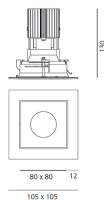

Everything 105 - Square - Trim - 28° 3000K - Silver/Black

Ernesto Gismondi

IP20/44 

LUMINAIRE

- Watt: **13W**
- Voltage: **220-240 V**
- Delivered lumens output: **905lm**
- CCT: **3000K**
- Efficiency: **65%**
- Efficacy: **69.61lm/W**
- CRI: **90**

- Article Code: **M258460**
- Colour: **Silver/Black**
- Installation: **Recessed**
- Material: **aluminium**
- Series: **Architectural Indoor**
- design by: **Ernesto Gismondi**

DIMENSIONS

- Length: **cm 10.5**
- Width: **cm 10.5**
- Recessed depth: **cm 13**
- Cutout shape: **Squared**
- Weight: **cm 0.3**
- Glow Wire Test: **850°**