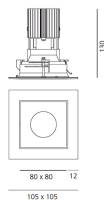

Everything 105 - Square - Trim - 28° 3000K - Silver/Polished Metal

Ernesto Gismondi

IP20/44 

LUMINAIRE

- Watt: **13W**
- Voltage: **220-240 V**
- Delivered lumens output: **705lm**
- CCT: **3000K**
- Efficiency: **51%**
- Efficacy: **54.21lm/W**
- CRI: **90**

- Article Code: **M259060**
- Colour: **Silver/Polished Metal**
- Installation: **Recessed**
- Material: **aluminium**
- Series: **Architectural Indoor**
- design by: **Ernesto Gismondi**

DIMENSIONS

- Length: **cm 10.5**
- Width: **cm 10.5**
- Recessed depth: **cm 13**
- Cutout shape: **Squared**
- Weight: **cm 0.3**
- Glow Wire Test: **850°**