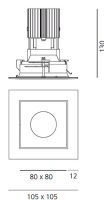

Everything 105 - Square - Trim - 28° 3000K - White/Polished Metal

Ernesto Gismondi

IP20/44 

LUMINAIRE

- Watt: **13W**
- Voltage: **220-240 V**
- Delivered lumens output: **705lm**
- CCT: **3000K**
- Efficiency: **51%**
- Efficacy: **54.21lm/W**
- CRI: **90**

- Article Code: **M259020**
- Colour: **White/Polished Metal**
- Installation: **Recessed**
- Material: **aluminium**
- Series: **Architectural Indoor**
- design by: **Ernesto Gismondi**

DIMENSIONS

- Length: **cm 10.5**
- Width: **cm 10.5**
- Recessed depth: **cm 13**
- Cutout shape: **Squared**
- Weight: **cm 0.3**
- Glow Wire Test: **850°**