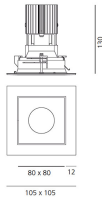

LUMINAIRE

- Watt: **13W**
- Voltage: **220-240 V**
- Delivered lumens output: **708lm**
- CCT: **2700K**
- Efficiency: **53%**
- Efficacy: **54.43lm/W**
- CRI: **90**

Notes

Driver 350mA SELV supplied separately.
APP Compatible version on request.

DESCRIPTION

Everything is an innovative range of professional recessed light fittings created to deliver a high lighting performance, with an eye on energy saving and excellent visual comfort.

A complete, flexible product range, extremely versatile in its many applications and able to meet challenging lighting performance criteria.
APP Compatible version on request.

PRODUCT CODE: M329560

FEATURES

- Article Code: **M329560**
- Colour: **Silver/Black**
- Installation: **Recessed**
- Material: **aluminium**
- Series: **Architectural Indoor**
- design by: **Ernesto Gismondi**

DIMENSIONS

- Length: **cm 10.5**
- Width: **cm 10.5**
- Recessed depth: **cm 13**
- Cutout shape: **Squared**
- Weight: **cm 0.3**
- Glow Wire Test: **850°**

SOURCES INCLUDED

- Category: **Led**
- Number: **1**
- Watt: **13W**
- Color temperature (K): **2700K**
- Color Tolerance: **MacAdam 3SDCM**
- Service Life: **L80 (9K) 50000h**