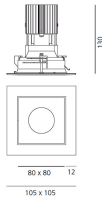

# Everything 105 - Square - Trim - 46° 3000K - Black/Black

Ernesto Gismondi

IP20/44 

## DIMENSIONS

- Length: **cm 10.5**
- Width: **cm 10.5**
- Recessed depth: **cm 13**
- Cutout shape: **Squared**
- Weight: **cm 0.3**
- Glow Wire Test: **850°**