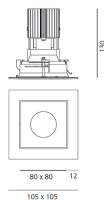

Everything 105 - Square - Trim - 46° 3000K - Silver/Black

Ernesto Gismondi

IP20/44 

LUMINAIRE

- Watt: **13W**
- Voltage: **220-240 V**
- Delivered lumens output: **739lm**
- CCT: **3000K**
- Efficiency: **53%**
- Efficacy: **56.88lm/W**
- CRI: **90**

- Article Code: **M258660**
- Colour: **Silver/Black**
- Installation: **Recessed**
- Material: **aluminium**
- Series: **Architectural Indoor**
- design by: **Ernesto Gismondi**

DIMENSIONS

- Length: **cm 10.5**
- Width: **cm 10.5**
- Recessed depth: **cm 13**
- Cutout shape: **Squared**
- Weight: **cm 0.3**
- Glow Wire Test: **850°**