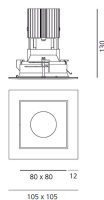

Everything 105 - Square - Trim - 46° 3000K - White/Black

Ernesto Gismondi

IP20/44 

LUMINAIRE

- Watt: **13W**
- Voltage: **220-240 V**
- Delivered lumens output: **739lm**
- CCT: **3000K**
- Efficiency: **53%**
- Efficacy: **56.88lm/W**
- CRI: **90**

- Article Code: **M258620**
- Colour: **White/Black**
- Installation: **Recessed**
- Material: **aluminium**
- Series: **Architectural Indoor**
- design by: **Ernesto Gismondi**

DIMENSIONS

- Length: **cm 10.5**
- Width: **cm 10.5**
- Recessed depth: **cm 13**
- Cutout shape: **Squared**
- Weight: **cm 0.3**
- Glow Wire Test: **850°**