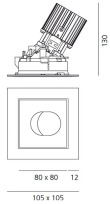

Everything 105 - Square - Trim - Adj - 25° 2700k - Black/Black

Ernesto Gismondi

IP20/44 

LUMINAIRE

- Watt: **13W**
- Voltage: **220-240 V**
- Delivered lumens output: **850lm**
- CCT: **2700K**
- Efficiency: **64%**
- Efficacy: **65.37lm/W**
- CRI: **90**

- Article Code: **M329345**
- Colour: **Black/Black**
- Installation: **Recessed**
- Material: **aluminium**
- Series: **Architectural Indoor**
- design by: **Ernesto Gismondi**

DIMENSIONS

- Length: **cm 10.5**
- Width: **cm 10.5**
- Recessed depth: **cm 13**
- Inclination: **30°**
- Cutout shape: **Squared**
- Weight: **cm 0.3**
- Glow Wire Test: **850°**