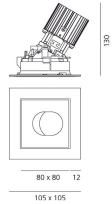

Everything 105 - Square - Trim - Adj - 25° 2700k - Black/Polished Metal

Ernesto Gismondi

IP20/44 

LUMINAIRE

- Watt: **13W**
- Voltage: **220-240 V**
- Delivered lumens output: **934lm**
- CCT: **2700K**
- Efficiency: **70%**
- Efficacy: **71.82lm/W**
- CRI: **90**

- Article Code: **M329645**
- Colour: **Black/Polished Metal**
- Installation: **Recessed**
- Material: **aluminium**
- Series: **Architectural Indoor**
- design by: **Ernesto Gismondi**

DIMENSIONS

- Length: **cm 10.5**
- Width: **cm 10.5**
- Recessed depth: **cm 13**
- Inclination: **30°**
- Cutout shape: **Squared**
- Weight: **cm 0.3**
- Glow Wire Test: **850°**