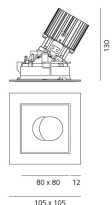

Everything 105 - Square - Trim - Adj - 25° 2700k - Silver/Black

Ernesto Gismondi

IP20/44 

LUMINAIRE

- Watt: **13W**
- Voltage: **220-240 V**
- Delivered lumens output: **850lm**
- CCT: **2700K**
- Efficiency: **64%**
- Efficacy: **65.37lm/W**
- CRI: **90**

- Article Code: **M329365**
- Colour: **Silver/Black**
- Installation: **Recessed**
- Material: **aluminium**
- Series: **Architectural Indoor**
- design by: **Ernesto Gismondi**

DIMENSIONS

- Length: **cm 10.5**
- Width: **cm 10.5**
- Recessed depth: **cm 13**
- Inclination: **30°**
- Cutout shape: **Squared**
- Weight: **cm 0.3**
- Glow Wire Test: **850°**