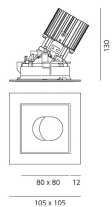

Everything 105 - Square - Trim - Adj - 25° 2700k - Silver/Polished Metal

Ernesto Gismondi

IP20/44 

LUMINAIRE

- Watt: **13W**
- Voltage: **220-240 V**
- Delivered lumens output: **934lm**
- CCT: **2700K**
- Efficiency: **70%**
- Efficacy: **71.82lm/W**
- CRI: **90**

- Article Code: **M329665**
- Colour: **Silver/Polished Metal**
- Installation: **Recessed**
- Material: **aluminium**
- Series: **Architectural Indoor**
- design by: **Ernesto Gismondi**

DIMENSIONS

- Length: **cm 10.5**
- Width: **cm 10.5**
- Recessed depth: **cm 13**
- Inclination: **30°**
- Cutout shape: **Squared**
- Weight: **cm 0.3**
- Glow Wire Test: **850°**