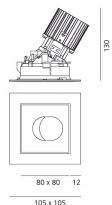

LUMINAIRE

- Watt: **13W**
- Voltage: **220-240 V**
- Delivered lumens output: **934lm**
- CCT: **2700K**
- Efficiency: **70%**
- Efficacy: **71.82lm/W**
- CRI: **90**

Notes

Driver 350mA SELV supplied separately.
APP Compatible version on request.

DESCRIPTION

Everything is an innovative range of professional recessed light fittings created to deliver a high lighting performance, with an eye on energy saving and excellent visual comfort.

A complete, flexible product range, extremely versatile in its many applications and able to meet challenging lighting performance criteria.
APP Compatible version on request.

PRODUCT CODE: M329625

FEATURES

- Article Code: **M329625**
- Colour: **White/Polished Metal**
- Installation: **Recessed**
- Material: **aluminium**
- Series: **Architectural Indoor**
- design by: **Ernesto Gismondi**

DIMENSIONS

- Length: **cm 10.5**
- Width: **cm 10.5**
- Recessed depth: **cm 13**
- Inclination: **30°**
- Cutout shape: **Squared**
- Weight: **cm 0.3**
- Glow Wire Test: **850°**

SOURCES INCLUDED

- Category: **Led**
- Number: **1**
- Watt: **13W**
- Color temperature (K): **2700K**
- Color Tolerance: **MacAdam 3SDCM**
- Service Life: **L80 (9K) 50000h**