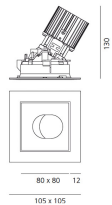

LUMINAIRE

- Watt: **13W**
- Voltage: **220-240 V**
- Delivered lumens output: **888lm**
- CCT: **3000K**
- Efficiency: **64%**
- Efficacy: **68.32lm/W**
- CRI: **90**

Notes

Driver 350mA SELV supplied separately.
APP Compatible version on request.

DESCRIPTION

Everything is an innovative range of professional recessed light fittings created to deliver a high lighting performance, with an eye on energy saving and excellent visual comfort.

A complete, flexible product range, extremely versatile in its many applications and able to meet challenging lighting performance criteria.
APP Compatible version on request.

PRODUCT CODE: M258245

FEATURES

- Article Code: **M258245**
- Colour: **Black/Black**
- Installation: **Recessed**
- Material: **aluminium**
- Series: **Architectural Indoor**
- design by: **Ernesto Gismondi**

DIMENSIONS

- Length: **cm 10.5**
- Width: **cm 10.5**
- Recessed depth: **cm 13**
- Inclination: **30°**
- Cutout shape: **Squared**
- Weight: **cm 0.3**
- Glow Wire Test: **850°**

SOURCES INCLUDED

- Category: **Led**
- Number: **1**
- Watt: **13W**
- Color temperature (K): **3000K**
- CRI: **90**
- Color Tolerance: **MacAdam 3SDCM**
- Service Life: **L80 (9K) 50000h**