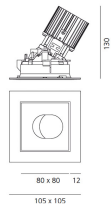

LUMINAIRE

- Watt: **13W**
- Voltage: **220-240 V**
- Delivered lumens output: **976lm**
- CCT: **3000K**
- Efficiency: **70%**
- Efficacy: **75.06lm/W**
- CRI: **90**

Notes

Driver 350mA SELV supplied separately.
APP Compatible version on request.

DESCRIPTION

Everything is an innovative range of professional recessed light fittings created to deliver a high lighting performance, with an eye on energy saving and excellent visual comfort.

A complete, flexible product range, extremely versatile in its many applications and able to meet challenging lighting performance criteria.
APP Compatible version on request.

PRODUCT CODE: M258845

FEATURES

- Article Code: **M258845**
- Colour: **Black/Polished Metal**
- Installation: **Recessed**
- Material: **aluminium**
- Series: **Architectural Indoor**
- design by: **Ernesto Gismondi**

DIMENSIONS

- Length: **cm 10.5**
- Width: **cm 10.5**
- Recessed depth: **cm 13**
- Inclination: **30°**
- Cutout shape: **Squared**
- Weight: **cm 0.3**
- Glow Wire Test: **850°**

SOURCES INCLUDED

- Category: **Led**
- Number: **1**
- Watt: **13W**
- Color temperature (K): **3000K**
- CRI: **90**
- Color Tolerance: **MacAdam 3SDCM**
- Service Life: **L80 (9K) 50000h**