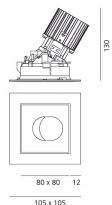

Everything 105 - Square - Trim - Adj - 25° 3000k - Silver/Black

Ernesto Gismondi

IP20/44 

LUMINAIRE

- Watt: **13W**
- Voltage: **220-240 V**
- Delivered lumens output: **888lm**
- CCT: **3000K**
- Efficiency: **64%**
- Efficacy: **68.32lm/W**
- CRI: **90**

- Article Code: **M258265**
- Colour: **Silver/Black**
- Installation: **Recessed**
- Material: **aluminium**
- Series: **Architectural Indoor**
- design by: **Ernesto Gismondi**

DIMENSIONS

- Length: **cm 10.5**
- Width: **cm 10.5**
- Recessed depth: **cm 13**
- Inclination: **30°**
- Cutout shape: **Squared**
- Weight: **cm 0.3**
- Glow Wire Test: **850°**