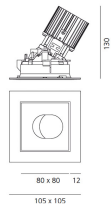

Everything 105 - Square - Trim - Adj - 25° 3000k - Silver/Polished Metal

Ernesto Gismondi

IP20/44 

LUMINAIRE

- Watt: **13W**
- Voltage: **220-240 V**
- Delivered lumens output: **976lm**
- CCT: **3000K**
- Efficiency: **70%**
- Efficacy: **75.06lm/W**
- CRI: **90**

- Article Code: **M258865**
- Colour: **Silver/Polished Metal**
- Installation: **Recessed**
- Material: **aluminium**
- Series: **Architectural Indoor**
- design by: **Ernesto Gismondi**

DIMENSIONS

- Length: **cm 10.5**
- Width: **cm 10.5**
- Recessed depth: **cm 13**
- Inclination: **30°**
- Cutout shape: **Squared**
- Weight: **cm 0.3**
- Glow Wire Test: **850°**