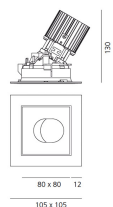

Everything 105 - Square - Trim - Adj - 25° 3000k - White/Black

Ernesto Gismondi

IP20/44 

LUMINAIRE

- Watt: **13W**
- Voltage: **220-240 V**
- Delivered lumens output: **888lm**
- CCT: **3000K**
- Efficiency: **64%**
- Efficacy: **68.32lm/W**
- CRI: **90**

- Article Code: **M258225**
- Colour: **White/Black**
- Installation: **Recessed**
- Material: **aluminium**
- Series: **Architectural Indoor**
- design by: **Ernesto Gismondi**

DIMENSIONS

- Length: **cm 10.5**
- Width: **cm 10.5**
- Recessed depth: **cm 13**
- Inclination: **30°**
- Cutout shape: **Squared**
- Weight: **cm 0.3**
- Glow Wire Test: **850°**