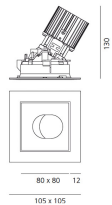

Everything 105 - Square - Trim - Adj - 28° 2700k - Black/Black

Ernesto Gismondi

IP20/44 

LUMINAIRE

- Watt: **13W**
- Voltage: **220-240 V**
- Delivered lumens output: **866lm**
- CCT: **2700K**
- Efficiency: **65%**
- Efficacy: **66.60lm/W**
- CRI: **90**

- Article Code: **M329445**
- Colour: **Black/Black**
- Installation: **Recessed**
- Material: **aluminium**
- Series: **Architectural Indoor**
- design by: **Ernesto Gismondi**

DIMENSIONS

- Length: **cm 10.5**
- Width: **cm 10.5**
- Recessed depth: **cm 13**
- Inclination: **30°**
- Cutout shape: **Squared**
- Weight: **cm 0.3**
- Glow Wire Test: **850°**