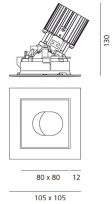

# Everything 105 - Square - Trim - Adj - 28° 2700k - Black/Polished Metal

Ernesto Gismondi

IP20/44 

## DIMENSIONS

- Length: **cm 10.5**
- Width: **cm 10.5**
- Recessed depth: **cm 13**
- Inclination: **30°**
- Cutout shape: **Squared**
- Weight: **cm 0.3**
- Glow Wire Test: **850°**