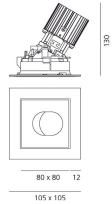

# Everything 105 - Square - Trim - Adj - 28° 2700k - White/Black

Ernesto Gismondi

IP20/44 

## DIMENSIONS

- Length: **cm 10.5**
- Width: **cm 10.5**
- Recessed depth: **cm 13**
- Inclination: **30°**
- Cutout shape: **Squared**
- Weight: **cm 0.3**
- Glow Wire Test: **850°**