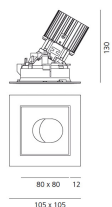

Everything 105 - Square - Trim - Adj - 28° 2700k - White/Polished Metal

Ernesto Gismondi

IP20/44 

LUMINAIRE

- Watt: **13W**
- Voltage: **220-240 V**
- Delivered lumens output: **674lm**
- CCT: **2700K**
- Efficiency: **51%**
- Efficacy: **51.87lm/W**
- CRI: **90**

- Article Code: **M329725**
- Colour: **White/Polished Metal**
- Installation: **Recessed**
- Material: **aluminium**
- Series: **Architectural Indoor**
- design by: **Ernesto Gismondi**

DIMENSIONS

- Length: **cm 10.5**
- Width: **cm 10.5**
- Recessed depth: **cm 13**
- Inclination: **30°**
- Cutout shape: **Squared**
- Weight: **cm 0.3**
- Glow Wire Test: **850°**