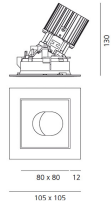

Everything 105 - Square - Trim - Adj - 28° 3000k - Black/Polished Metal

Ernesto Gismondi

IP20/44 

LUMINAIRE

- Watt: **13W**
- Voltage: **220-240 V**
- Delivered lumens output: **705lm**
- CCT: **3000K**
- Efficiency: **51%**
- Efficacy: **54.21lm/W**
- CRI: **90**

- Article Code: **M259045**
- Colour: **Black/Polished Metal**
- Installation: **Recessed**
- Material: **aluminium**
- Series: **Architectural Indoor**
- design by: **Ernesto Gismondi**

DIMENSIONS

- Length: **cm 10.5**
- Width: **cm 10.5**
- Recessed depth: **cm 13**
- Inclination: **30°**
- Cutout shape: **Squared**
- Weight: **cm 0.3**
- Glow Wire Test: **850°**