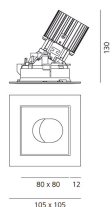

LUMINAIRE

- Watt: **13W**
- Voltage: **220-240 V**
- Delivered lumens output: **905lm**
- CCT: **3000K**
- Efficiency: **65%**
- Efficacy: **69.61lm/W**
- CRI: **90**

Notes

Driver 350mA SELV supplied separately.
APP Compatible version on request.

DESCRIPTION

Everything is an innovative range of professional recessed light fittings created to deliver a high lighting performance, with an eye on energy saving and excellent visual comfort.

A complete, flexible product range, extremely versatile in its many applications and able to meet challenging lighting performance criteria.
APP Compatible version on request.

PRODUCT CODE: M258465

FEATURES

- Article Code: **M258465**
- Colour: **Silver/Black**
- Installation: **Recessed**
- Material: **aluminium**
- Series: **Architectural Indoor**
- design by: **Ernesto Gismondi**

DIMENSIONS

- Length: **cm 10.5**
- Width: **cm 10.5**
- Recessed depth: **cm 13**
- Inclination: **30°**
- Cutout shape: **Squared**
- Weight: **cm 0.3**
- Glow Wire Test: **850°**

SOURCES INCLUDED

- Category: **Led**
- Number: **1**
- Watt: **13W**
- Color temperature (K): **3000K**
- CRI: **90**
- Color Tolerance: **MacAdam 3SDCM**
- Service Life: **L80 (9K) 50000h**