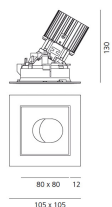

Everything 105 - Square - Trim - Adj - 28° 3000k - Silver/Polished Metal

Ernesto Gismondi

IP20/44 

LUMINAIRE

- Watt: **13W**
- Voltage: **220-240 V**
- Delivered lumens output: **705lm**
- CCT: **3000K**
- Efficiency: **51%**
- Efficacy: **54.21lm/W**
- CRI: **90**

- Article Code: **M259065**
- Colour: **Silver/Polished Metal**
- Installation: **Recessed**
- Material: **aluminium**
- Series: **Architectural Indoor**
- design by: **Ernesto Gismondi**

DIMENSIONS

- Length: **cm 10.5**
- Width: **cm 10.5**
- Recessed depth: **cm 13**
- Inclination: **30°**
- Cutout shape: **Squared**
- Weight: **cm 0.3**
- Glow Wire Test: **850°**