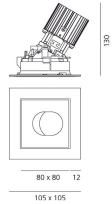

# Everything 105 - Square - Trim - Adj - 28° 3000k - White/Black

Ernesto Gismondi

IP20/44 

## DIMENSIONS

- Length: **cm 10.5**
- Width: **cm 10.5**
- Recessed depth: **cm 13**
- Inclination: **30°**
- Cutout shape: **Squared**
- Weight: **cm 0.3**
- Glow Wire Test: **850°**