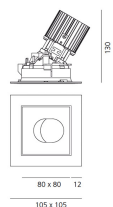

Everything 105 - Square - Trim - Adj - 28° 3000k - White/Polished Metal

Ernesto Gismondi

IP20/44 

LUMINAIRE

- Watt: **13W**
- Voltage: **220-240 V**
- Delivered lumens output: **705lm**
- CCT: **3000K**
- Efficiency: **51%**
- Efficacy: **54.21lm/W**
- CRI: **90**

- Article Code: **M259025**
- Colour: **White/Polished Metal**
- Installation: **Recessed**
- Material: **aluminium**
- Series: **Architectural Indoor**
- design by: **Ernesto Gismondi**

DIMENSIONS

- Length: **cm 10.5**
- Width: **cm 10.5**
- Recessed depth: **cm 13**
- Inclination: **30°**
- Cutout shape: **Squared**
- Weight: **cm 0.3**
- Glow Wire Test: **850°**