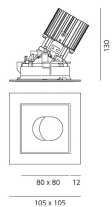

LUMINAIRE

- Watt: **13W**
- Voltage: **220-240 V**
- Delivered lumens output: **708lm**
- CCT: **2700K**
- Efficiency: **53%**
- Efficacy: **54.43lm/W**
- CRI: **90**

Notes

Driver 350mA SELV supplied separately.
APP Compatible version on request.

DESCRIPTION

Everything is an innovative range of professional recessed light fittings created to deliver a high lighting performance, with an eye on energy saving and excellent visual comfort.

A complete, flexible product range, extremely versatile in its many applications and able to meet challenging lighting performance criteria.
APP Compatible version on request.

PRODUCT CODE: M329565

FEATURES

- Article Code: **M329565**
- Colour: **Silver/Black**
- Installation: **Recessed**
- Material: **aluminium**
- Series: **Architectural Indoor**
- design by: **Ernesto Gismondi**

DIMENSIONS

- Length: **cm 10.5**
- Width: **cm 10.5**
- Recessed depth: **cm 13**
- Inclination: **30°**
- Cutout shape: **Squared**
- Weight: **cm 0.3**
- Glow Wire Test: **850°**

SOURCES INCLUDED

- Category: **Led**
- Number: **1**
- Watt: **13W**
- Color temperature (K): **2700K**
- Color Tolerance: **MacAdam 3SDCM**
- Service Life: **L80 (9K) 50000h**