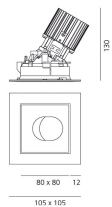

Everything 105 - Square - Trim - Adj - 46° 2700k - White/Black

Ernesto Gismondi

IP20/44 

LUMINAIRE

- Watt: **13W**
- Voltage: **220-240 V**
- Delivered lumens output: **708lm**
- CCT: **2700K**
- Efficiency: **53%**
- Efficacy: **54.43lm/W**
- CRI: **90**

- Article Code: **M329525**
- Colour: **White/Black**
- Installation: **Recessed**
- Material: **aluminium**
- Series: **Architectural Indoor**
- design by: **Ernesto Gismondi**

DIMENSIONS

- Length: **cm 10.5**
- Width: **cm 10.5**
- Recessed depth: **cm 13**
- Inclination: **30°**
- Cutout shape: **Squared**
- Weight: **cm 0.3**
- Glow Wire Test: **850°**