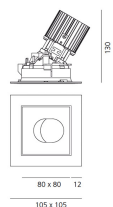

Everything 105 - Square - Trim - Adj - 46° 3000k - White/Black

Ernesto Gismondi

IP20/44 

LUMINAIRE

- Watt: **13W**
- Voltage: **220-240 V**
- Delivered lumens output: **739lm**
- CCT: **3000K**
- Efficiency: **53%**
- Efficacy: **56.88lm/W**
- CRI: **90**

- Article Code: **M258625**
- Colour: **White/Black**
- Installation: **Recessed**
- Material: **aluminium**
- Series: **Architectural Indoor**
- design by: **Ernesto Gismondi**

DIMENSIONS

- Length: **cm 10.5**
- Width: **cm 10.5**
- Recessed depth: **cm 13**
- Inclination: **30°**
- Cutout shape: **Squared**
- Weight: **cm 0.3**
- Glow Wire Test: **850°**