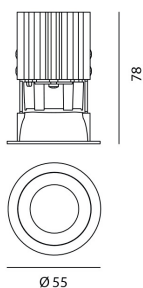

Everything 55 - Round - 20° 2700K - Black

Ernesto Gismondi

IP20 

LUMINAIRE

- Watt: **6.4W**
- Delivered lumens output: **476lm**
- CCT: **2700K**
- Efficiency: **84%**
- Efficacy: **74.37lm/W**
- CRI: **80**

DIMENSIONS

- Diameter: **cm 5.5**
- Cutout diameter: **cm 5**
- Recessed depth: **cm 7.8**
- Cutout shape: **Rounded**
- Weight: **cm 0.2**

SOURCES INCLUDED

- Category: **Led**
- Number: **1**
- Watt: **6,4W**
- Color temperature (K): **2700K**
- Color Tolerance: **3SDCM**
- Service Life: **L80 (13K) 78600h**

NO
IMAGE
AVAILABLE

Driver cc 16/20/23/25/28/32W - 220-240 156x52x26
(LxWxH) Dimmable DALI PUSH/1-10V/0-10V
M077401