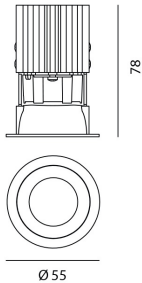

Everything 55 - Round - 20° 2700K - Silver

Ernesto Gismondi

IP20 

LUMINAIRE

- Watt: **6.4W**
- Delivered lumens output: **476lm**
- CCT: **2700K**
- Efficiency: **84%**
- Efficacy: **74.38lm/W**
- CRI: **80**

PRODUCT CODE: NL4203518Y002

FEATURES

- Article Code: **NL4203518Y002**
- Colour: **Silver**
- Installation: **Recessed**
- Series: **Architectural Indoor**
- design by: **Ernesto Gismondi**

DIMENSIONS

- Diameter: **cm 5.5**
- Cutout diameter: **cm 5**
- Recessed depth: **cm 7.8**
- Cutout shape: **Rounded**
- Weight: **cm 0.2**

NO
IMAGE
AVAILABLE

Driver cc 15W - 500mA - 220-240 Vac -
150x22x19 mm (LxWxH) - 2max - undimmable
M077900

NO
IMAGE
AVAILABLE

Driver cc 16/20/23/25/28/32W - 220-240 156x52x26
(LxWxH) Dimmable DALI PUSH/1-10V/0-10V
M077401