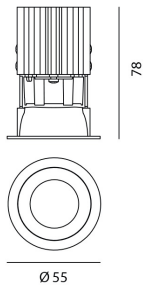

Everything 55 - Round - 20° 2700K - White

Ernesto Gismondi

IP20 

LUMINAIRE

- Watt: **6.4W**
- Delivered lumens output: **476lm**
- CCT: **2700K**
- Efficiency: **84%**
- Efficacy: **74.37lm/W**
- CRI: **80**

PRODUCT CODE: NL4203518Y006

FEATURES

- Article Code: **NL4203518Y006**
- Colour: **White**
- Installation: **Recessed**
- Series: **Architectural Indoor**
- design by: **Ernesto Gismondi**

DIMENSIONS

- Diameter: **cm 5.5**
- Cutout diameter: **cm 5**
- Recessed depth: **cm 7.8**
- Cutout shape: **Rounded**
- Weight: **cm 0.2**

NO
IMAGE
AVAILABLE

Driver cc 15W - 500mA - 220-240 Vac -
150x22x19 mm (LxWxH) - 2max - undimmable
M077900

NO
IMAGE
AVAILABLE

Driver cc 16/20/23/25/28/32W - 220-240 156x52x26
(LxWxH) Dimmable DALI PUSH/1-10V/0-10V
M077401