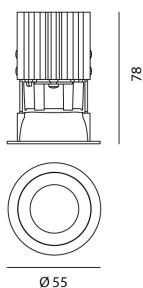

Everything 55 - Round - 20° 3000K - Black

Ernesto Gismondi

IP20 

LUMINAIRE

- Watt: **6.4W**
- Delivered lumens output: **476lm**
- CCT: **3000K**
- Efficiency: **84%**
- Efficacy: **74.37lm/W**
- CRI: **80**

DIMENSIONS

- Diameter: **cm 5.5**
- Cutout diameter: **cm 5**
- Recessed depth: **cm 7.8**
- Cutout shape: **Rounded**
- Weight: **cm 0.2**

SOURCES INCLUDED

- Category: **Led**
- Number: **1**
- Watt: **6,4W**
- Color temperature (K): **3000K**
- Color Tolerance: **3SDCM**
- Service Life: **L80 (13K) 78600h**

NO
IMAGE
AVAILABLE

Driver cc 16/20/23/25/28/32W - 220-240 156x52x26
(LxWxH) Dimmable DALI PUSH/1-10V/0-10V
M077401