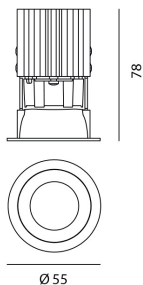

Everything 55 - Round - 20° 3000K - Silver

Ernesto Gismondi

IP20 

LUMINAIRE

- Watt: **6.4W**
- Delivered lumens output: **476lm**
- CCT: **3000K**
- Efficiency: **84%**
- Efficacy: **74.38lm/W**
- CRI: **80**

DIMENSIONS

- Diameter: **cm 5.5**
- Cutout diameter: **cm 5**
- Recessed depth: **cm 7.8**
- Cutout shape: **Rounded**
- Weight: **cm 0.2**

SOURCES INCLUDED

- Category: **Led**
- Number: **1**
- Watt: **6,4W**
- Color temperature (K): **3000K**
- Color Tolerance: **3SDCM**
- Service Life: **L80 (13K) 78600h**

NO
IMAGE
AVAILABLE

Driver cc 16/20/23/25/28/32W - 220-240 156x52x26
(LxWxH) Dimmable DALI PUSH/1-10V/0-10V
M077401