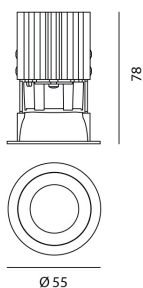

Everything 55 - Round - 20° 3000K - White

Ernesto Gismondi

IP20 

LUMINAIRE

- Watt: **6.4W**
- Delivered lumens output: **476lm**
- CCT: **3000K**
- Efficiency: **84%**
- Efficacy: **74.37lm/W**
- CRI: **80**

DIMENSIONS

- Diameter: **cm 5.5**
- Cutout diameter: **cm 5**
- Recessed depth: **cm 7.8**
- Cutout shape: **Rounded**
- Weight: **cm 0.2**

SOURCES INCLUDED

- Category: **Led**
- Number: **1**
- Watt: **6,4W**
- Color temperature (K): **3000K**
- Color Tolerance: **3SDCM**
- Service Life: **L80 (13K) 78600h**

NO
IMAGE
AVAILABLE

Driver cc 16/20/23/25/28/32W - 220-240 156x52x26
(LxWxH) Dimmable DALI PUSH/1-10V/0-10V
M077401