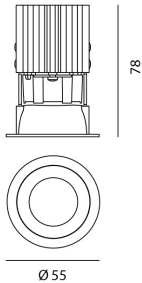

LUMINAIRE

- Watt: **6.4W**
- Delivered lumens output: **436lm**
- CCT: **2700K**
- Efficiency: **77%**
- Efficacy: **68.13lm/W**
- CRI: **80**

Notes

Driver 500mA SELV supplied separately.

DESCRIPTION

Everything is an innovative range of professional recessed light fittings created to deliver a high lighting performance, with an eye on energy saving and excellent visual comfort.
A complete, flexible product range, extremely versatile in its many applications and able to meet challenging lighting performance criteria.

PRODUCT CODE: NL4203534Y002

FEATURES

- Article Code: **NL4203534Y002**
- Colour: **Silver**
- Installation: **Recessed**
- Series: **Architectural Indoor**
- design by: **Ernesto Gismondi**

DIMENSIONS

- Diameter: **cm 5.5**
- Cutout diameter: **cm 5**
- Recessed depth: **cm 7.8**
- Cutout shape: **Rounded**
- Weight: **cm 0.2**

SOURCES INCLUDED

- Category: **Led**
- Number: **1**
- Watt: **6,4W**
- Color temperature (K): **2700K**
- Color Tolerance: **3SDCM**
- Service Life: **L80 (13K) 78600h**