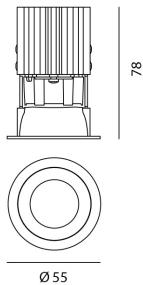

Everything 55 - Round - 34° 2700K - White

Ernesto Gismondi

IP20 

LUMINAIRE

- Watt: **6.4W**
- Delivered lumens output: **442lm**
- CCT: **2700K**
- Efficiency: **78%**
- Efficacy: **69.06lm/W**
- CRI: **80**

PRODUCT CODE: NL4203534Y006

FEATURES

- Article Code: **NL4203534Y006**
- Colour: **White**
- Installation: **Recessed**
- Series: **Architectural Indoor**
- design by: **Ernesto Gismondi**

DIMENSIONS

- Diameter: **cm 5.5**
- Cutout diameter: **cm 5**
- Recessed depth: **cm 7.8**
- Cutout shape: **Rounded**
- Weight: **cm 0.2**

NO
IMAGE
AVAILABLE

Driver cc 15W - 500mA - 220-240 Vac -
150x22x19 mm (LxWxH) - 2max - undimmable
M077900

NO
IMAGE
AVAILABLE

Driver cc 16/20/23/25/28/32W - 220-240 156x52x26
(LxWxH) Dimmable DALI PUSH/1-10V/0-10V
M077401