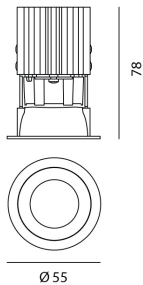

## LUMINAIRE

- Watt: **6.4W**
- Delivered lumens output: **425lm**
- CCT: **3000K**
- Efficiency: **75%**
- Efficacy: **66.41lm/W**
- CRI: **80**

## DIMENSIONS

- Diameter: **cm 5.5**
- Cutout diameter: **cm 5**
- Recessed depth: **cm 7.8**
- Cutout shape: **Rounded**
- Weight: **cm 0.2**

NO  
IMAGE  
AVAILABLE

Driver cc 16/20/23/25/28/32W - 220-240 156x52x26  
(LxWxH) Dimmable DALI PUSH/1-10V/0-10V  
M077401