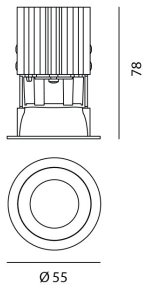

Everything 55 - Round - 34° 3000K - Silver

Ernesto Gismondi

IP20 

LUMINAIRE

- Watt: **6.4W**
- Delivered lumens output: **436lm**
- CCT: **3000K**
- Efficiency: **77%**
- Efficacy: **68.13lm/W**
- CRI: **80**

PRODUCT CODE: NL4203534K002

FEATURES

- Article Code: **NL4203534K002**
- Colour: **Silver**
- Installation: **Recessed**
- Series: **Architectural Indoor**
- design by: **Ernesto Gismondi**

DIMENSIONS

- Diameter: **cm 5.5**
- Cutout diameter: **cm 5**
- Recessed depth: **cm 7.8**
- Cutout shape: **Rounded**
- Weight: **cm 0.2**

NO
IMAGE
AVAILABLE

Driver cc 15W - 500mA - 220-240 Vac -
150x22x19 mm (LxWxH) - 2max - undimmable
M077900

NO
IMAGE
AVAILABLE

Driver cc 16/20/23/25/28/32W - 220-240 156x52x26
(LxWxH) Dimmable DALI PUSH/1-10V/0-10V
M077401